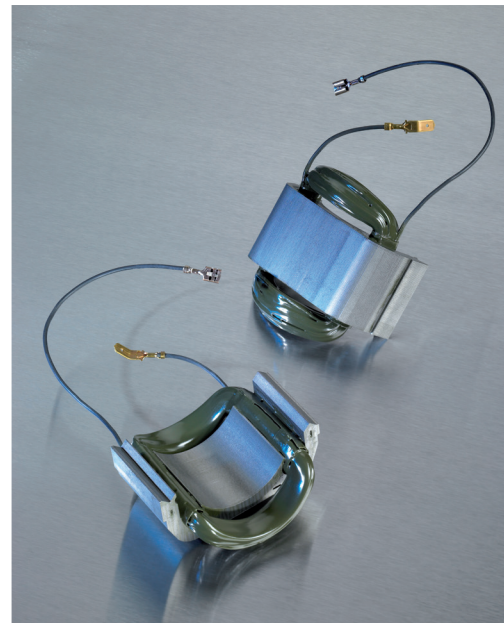

BOSCH

Invented for life

Bosch Professional

ALWAYS CHOOSE BOSCH ORIGINAL

**AFFORDABLE
SPARES**

SCAN HERE FOR
E-CATALOGUE